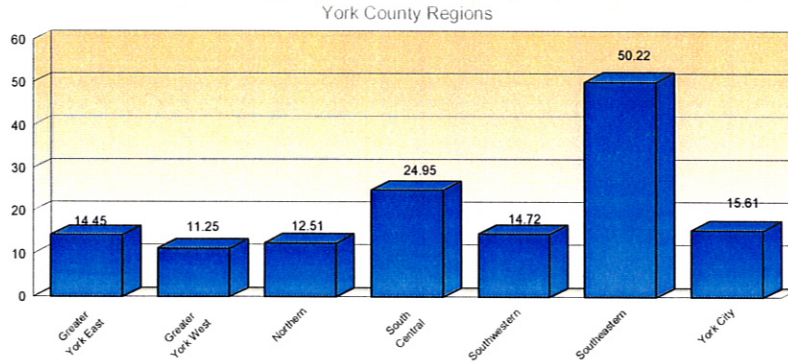

York County Shopping Centers

Vacancy Report- March 2009

Overview

Total Shopping Centers:	86	Total # of Units:	1,127
Total Gross SqFt:	6,899,327	Total Vacant Units:	239
Total Vacant SqFt:	1,024,986	Total Occupied Units:	888
Vacancy Rate:	14.86%		

*Shopping Centers- 4+ Units being occupied/marketed for retail uses.

Shopping Centers by Region

Region	# Of Centers	Total SqFt	Total Vacant SqFt	Vacancy Rate
Greater York East	36	3,239,886	468,005	14.45%
Greater York West	16	1,183,533	133,191	11.25%
Northern	4	423,419	52,990	12.51%
South Central	10	585,248	146,023	24.95%
Southwestern	12	1,149,623	169,250	14.72%
Southeastern	1	17,164	8,620	50.22%
York City	7	300,454	46,907	15.61%

Shopping Center Vacancy Rates

Shopping Center Units by Region

Region	Total Units	Occupied Units	Vacant Units
Greater York East	499	389	110
Greater York West	212	191	21
Northern	39	34	5
South Central	127	101	26
Southwestern	184	124	60
Southeastern	9	6	3
York City	57	43	14