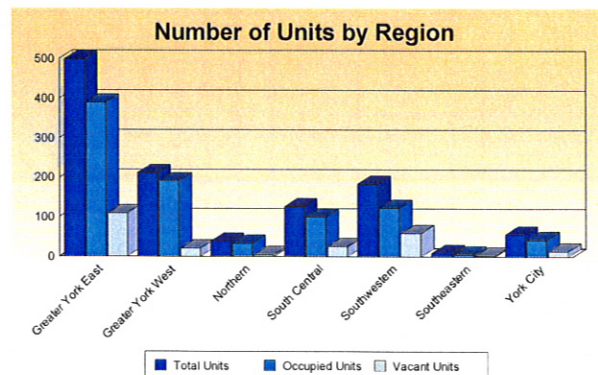

Shopping Center Units by Region

Region	Total Units	Occupied Units	Vacant Units
Greater York East	499	389	110
Greater York West	212	191	21
Northern	39	34	5
South Central	127	101	26
Southwestern	184	124	60
Southeastern	9	6	3
York City	57	43	14

*Units-The number of rentable spaces within the Shopping Center